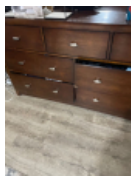

Image3

SI No: 8
Inv#: ADD
ON
Wt: 0
Ctn Avail:
No